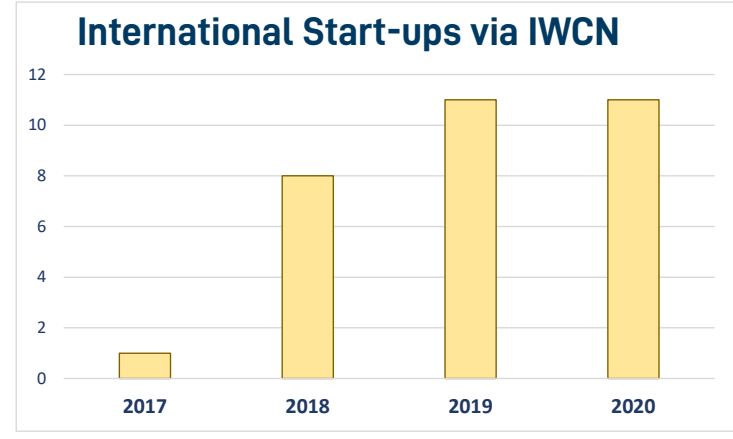

international
welcome center
north

Clients by Month: 2014-2020

New client companies 2020:

Work Permits and BSN's

Formalities Clients 2014-2020 by organisation/type

International Start-ups via IWCN

Nationalities 2020: 102

Client companies 2020: 261 (up 41)

Search Year Permits

Formalities Clients per year

Gedempte Zuiderdiep 98, 9711HL, Groningen

T: 050 367 71 97

E: info@iwcn.nl

iwcn.nl