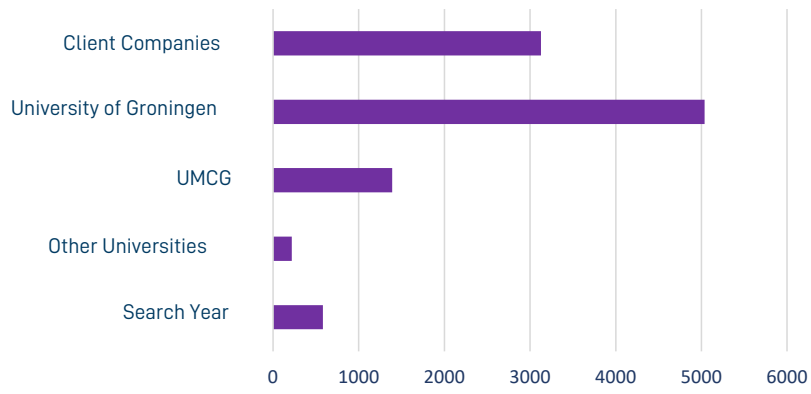

international
welcome center
north

Clients by Month: 2014-2020

New client companies 2020:

Work Permits and BSN's

Formalities Clients 2014-2020 by organisation/type

International Start-ups via IWCN

Nationalities 2020: 102

Client companies 2020: 261 (up 41)

Search Year Permits

Formalities Clients per year

Gedempte Zuiderdiep 98, 9711HL, Groningen

T: 050 367 71 97

E: info@iwcn.nl

iwcn.nl