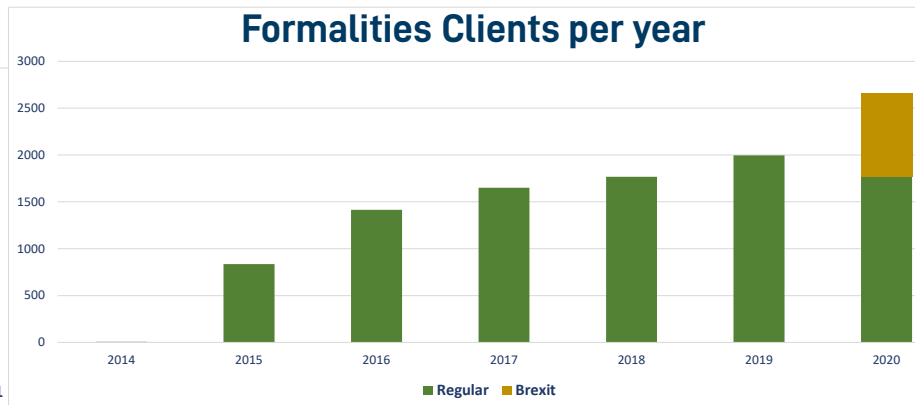

international
welcome center
north

Clients by Month: 2014-2020

New client companies 2020:

Work Permits and BSN's

Formalities Clients 2014-2020 by organisation/type

International Start-ups via IWCN

Nationalities 2020: 102

Client companies 2020: 261 (up 41)

Search Year Permits

Formalities Clients per year

Gedempte Zuiderdiep 98, 9711HL, Groningen

T: 050 367 71 97

E: info@iwcn.nl

iwcn.nl