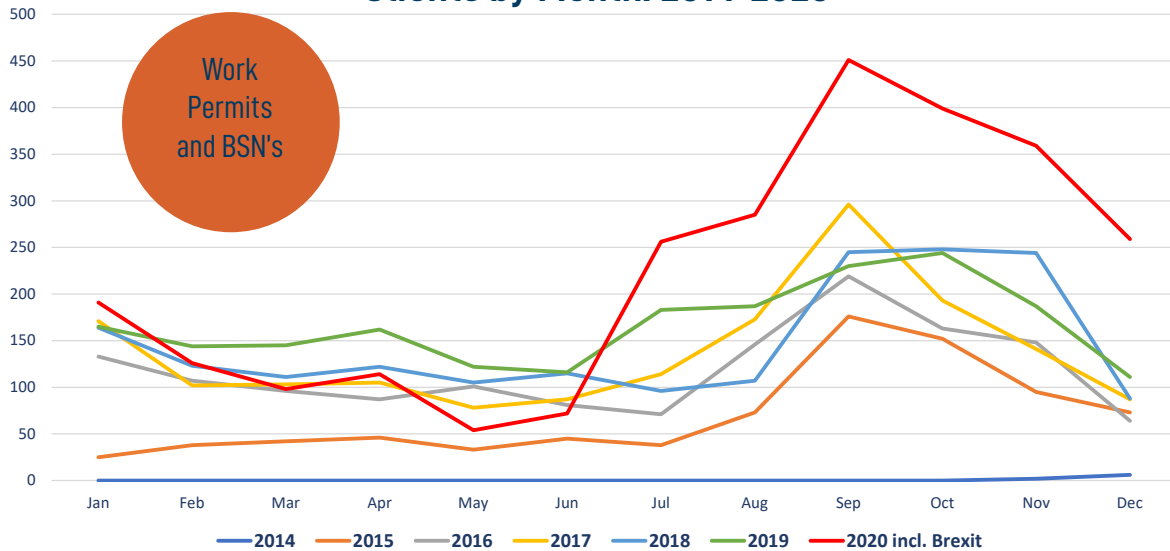

international
welcome center
north

Clients by Month: 2014-2020

New client companies 2020:

Work Permits and BSN's

Formalities Clients 2014-2020 by organisation/type

International Start-ups via IWCN

Nationalities 2020: 102