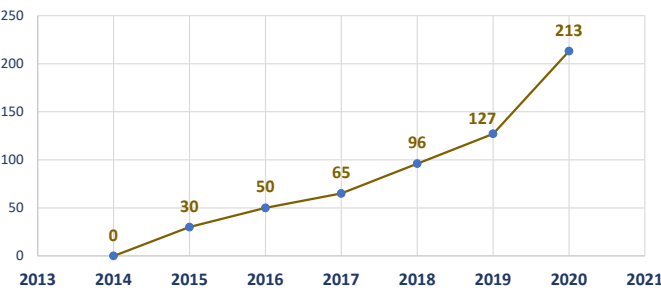

international
welcome center
north

Clients by Month: 2014-2020

New client companies 2020:

Work Permits and BSN's

Formalities Clients 2014-2020 by organisation/type

International Start-ups via IWCN

Nationalities 2020: 102

Client companies 2020: 261 (up 41)

Search Year Permits

Formalities Clients per year

Gedempte Zuiderdiep 98, 9711HL, Groningen

T: 050 367 71 97

E: info@iwcn.nl

iwcn.nl